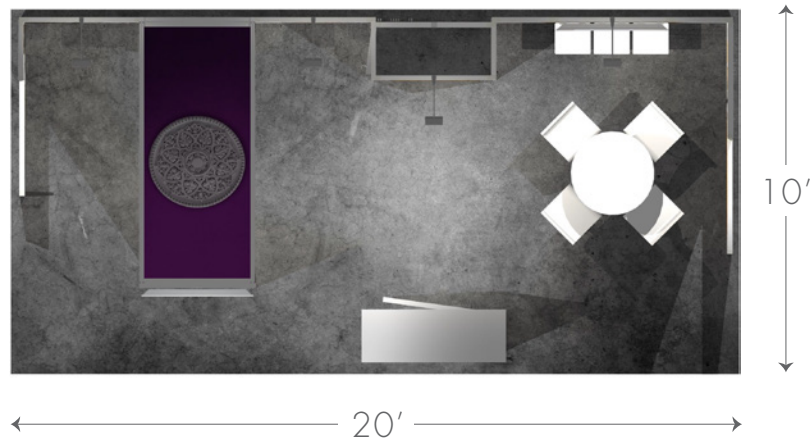

PANORAMIC H-LINE 10X20 3% REALTY

TITLE: 3% REALTY H-LINE 10x20 BOOTH CONCEPT PROPOSAL
DATE: 2016/01/15
VERSION: 1

FLOOR PLAN / TOP VIEW

PANORAMIC H-LINE 10X20
3% REALTY

TITLE: 3% REALTY H-LINE 10x20 BOOTH CONCEPT PROPOSAL
 DATE: 2016/01/15
 VERSION: 1