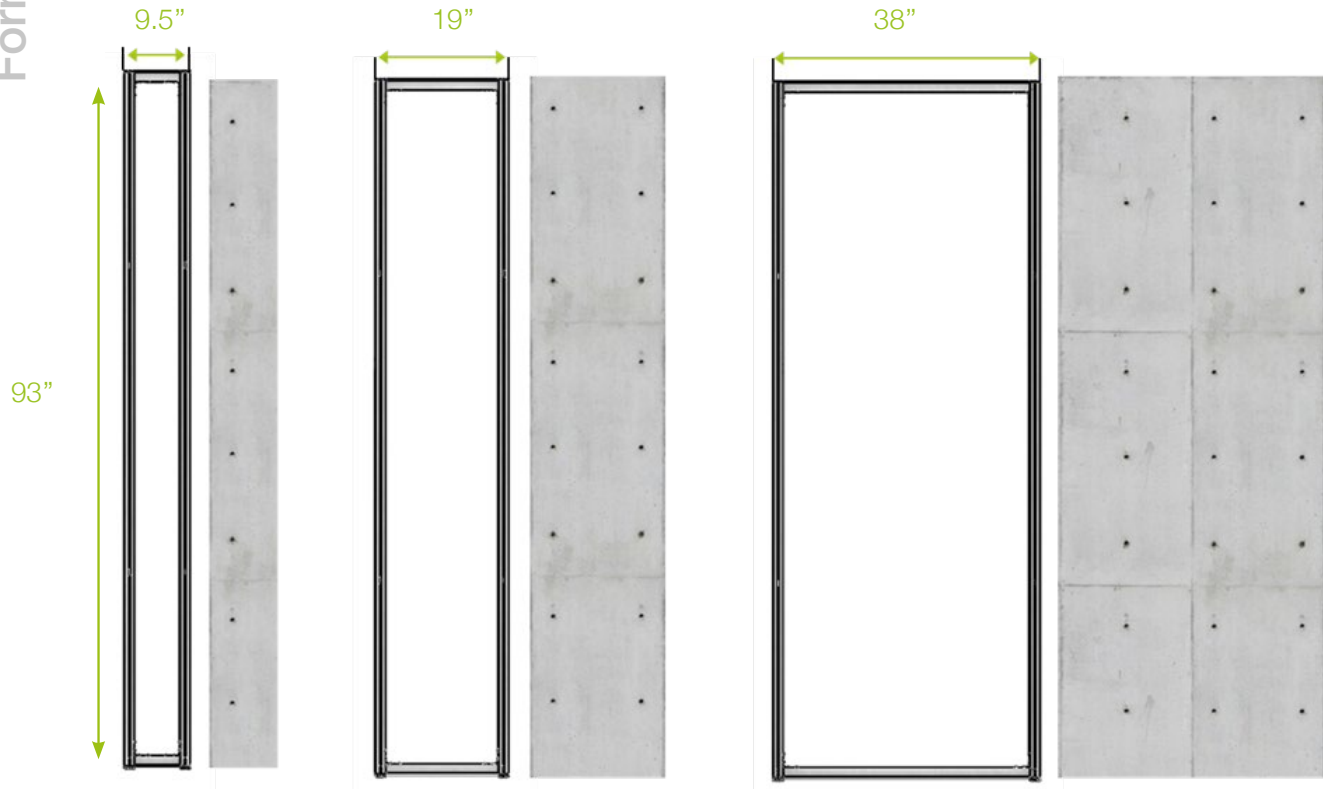

Concept

3 modules sizes:
9.5", 19" and 38"