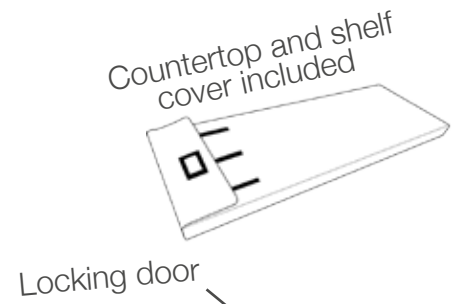

27

Counter modules

Greet

Total height: 39.4"

New! GRAPHICS MODULES

HMC019
Small counter module (19" x 38" x 12")
+ dye-sub graphics

Purchase $ **1,006**
Rental* $ **425**

Dye-sub graphics only $ **175**

HMC019-USB
Option with USB hub

Purchase $ **1,146**
Rental* $ **467**

HMC119
Small counter module with door (19" x 38" x 12")
+ dye-sub graphics

Purchase $ **1,392**
Rental* $ **599**

Dye-sub graphics only $ **259**

HMC119-USB
Option with USB hub

Purchase $ **1,532**
Rental* $ **640**

HMC038
Medium counter module (38" x 38" x 12")
+ dye-sub graphics

Purchase $ **1,305**
Rental* $ **566**

Dye-sub graphics only $ **250**

HMC038-USB
Option with USB hub

Purchase $ **1,445**
Rental* $ **609**

HMC138
Medium counter module (38" x 38" x 12")
+ dye-sub graphics

Purchase $ **1,791**
Rental* $ **824**

Dye-sub graphics only $ **409**

HMC138-USB
Option with USB hub

Purchase $ **1,931**
Rental* $ **866**

* Rental price includes custom-printed graphics