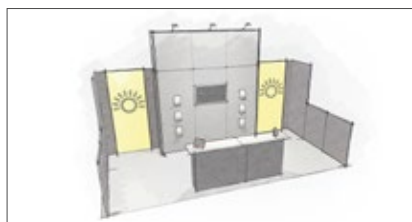

Height 131"

* Rental price includes custom-printed graphics

37 Configurations

10' x 20' Standard Configurations

Lightbox counters

h20-25

Structure + counters
+ graphics + packaging

Purchase \$ **19,978**