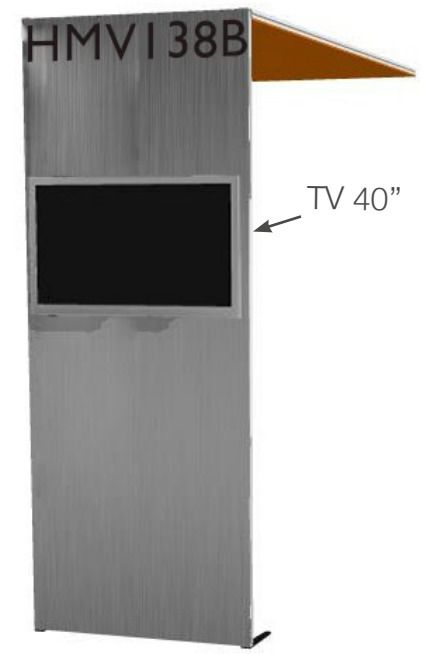

Purchase \$ **1,173**
Rental** \$ **658**

Dye-sub graphic \$ **370**

GRAPHICS MODULES

* Rental price includes custom-printed graphics

21 Arch modules

Design

MODULES

HMV019A
Arch module 19" + dye-sub graphics
+ 2 feet