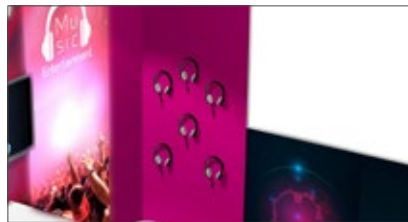

HMT038 accessory module