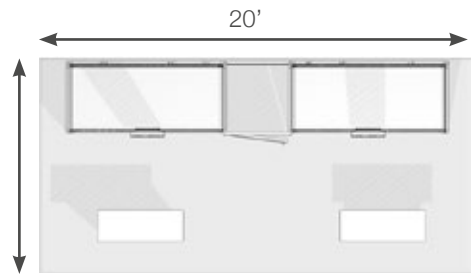

Standard height 93"

* Rental price includes custom-printed graphics