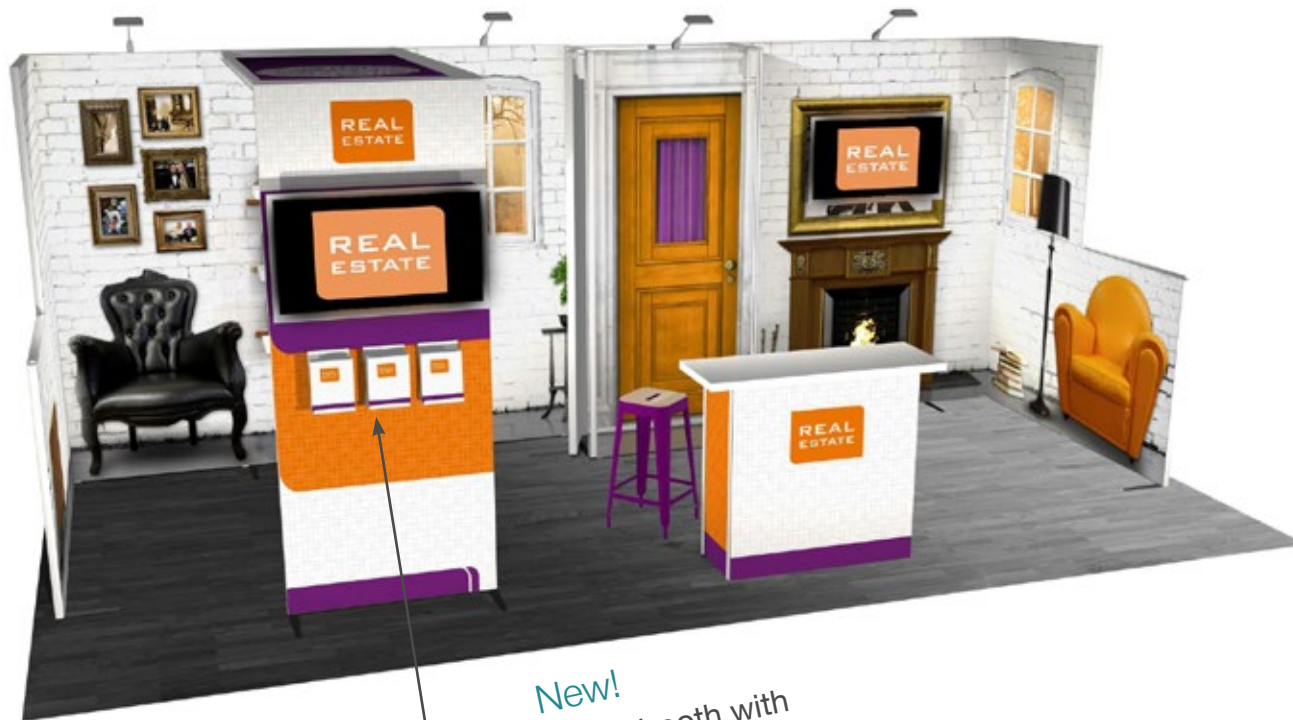

38 Configurations

10' x 20' Standard Configurations

New!
Easily change
your message with the
wallframe accessory

h20-26

Structure + counter + graphics
+ 4 LED lights + packaging

Purchase \$ **18,546**
Rental* \$ **9,608**

*furniture, TV and printed carpet not included

Option (unit price)

	Purchase
printed carpet	
PANOFLOOR	\$ 3,000

HMR119 closet module

HMF138 wallframe module

10'

Standard height 93"

* Rental price includes custom-printed graphics

39 Configurations

10' x 20' Standard Configurations

New!
Complete your booth with brochure holders

h20-27

Structure + counter + graphics
+ 4 LED lights + packaging

Purchase \$ **16,490**
Rental* \$ **8,597**