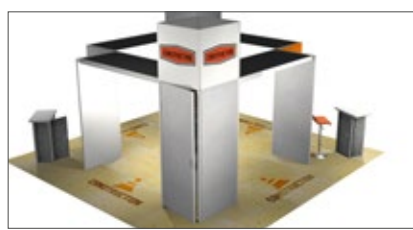

HMR038 storage module