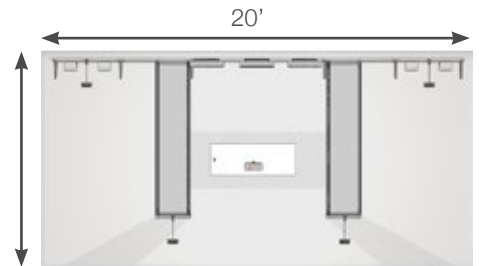

Standard height 93"

* Rental price includes custom-printed graphics