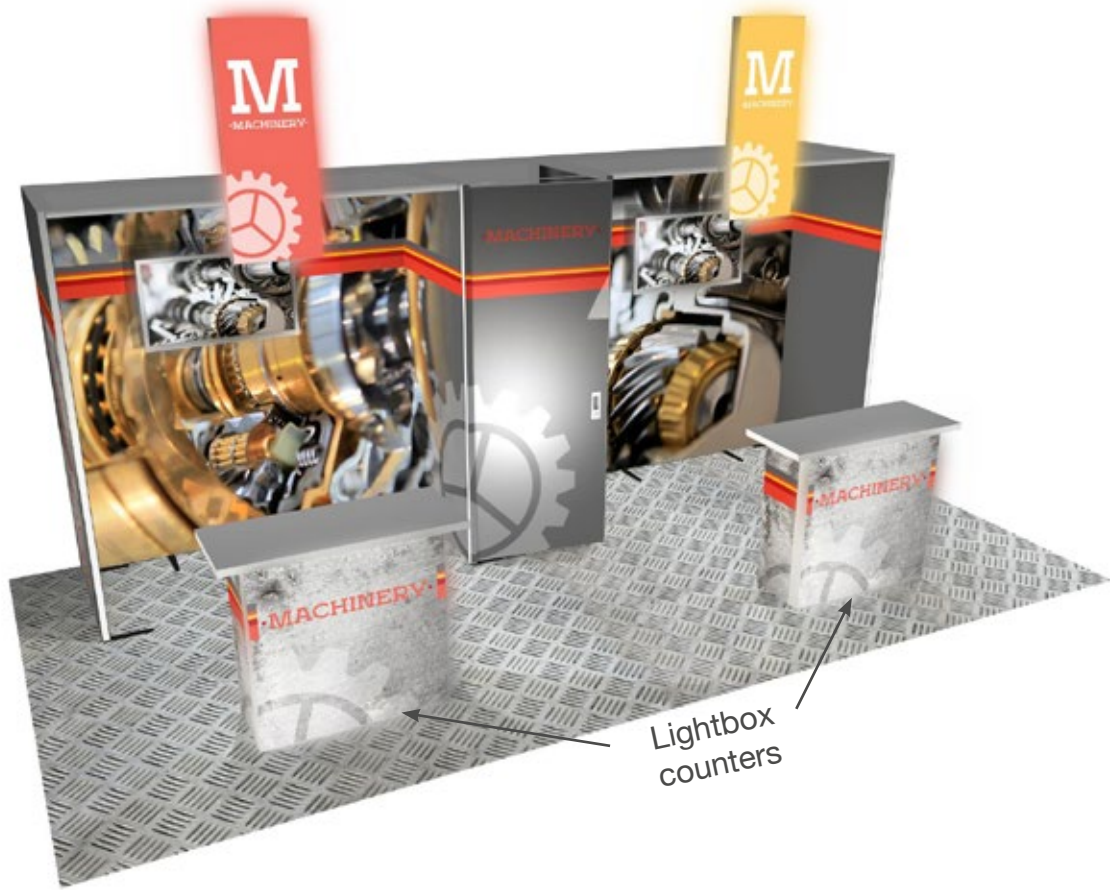

2 brochure holders module HMF038-02

10'

Standard height 93"

* Rental price includes custom-printed graphics

h20-24

Structure + counters + graphics
+ 3 LED lights + packaging

Purchase \$ **26,748**
Rental* \$ **12,827**

*furniture and printed carpet not included

Option (unit price)
printed carpet Purchase
PANOFLOOR \$ **3,000**

10' x 20' Standard Configurations

brochure holders and TV

HMC038-USB counters with HMC003 module and tablet holders

Height 131"

* Rental price includes custom-printed graphics

37 Configurations

10' x 20' Standard Configurations

Lightbox counters

h20-25

Structure + counters
+ graphics + packaging

Purchase \$ **19,978**