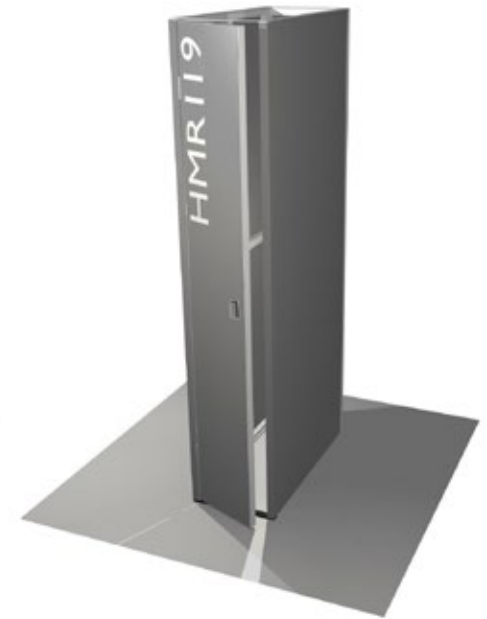

Purchase	\$ 420
Rental*	\$ 256

Dye-sub graphic only	\$ 185
----------------------	---------------

Height: 46.5"

GRAPHICS MODULES

* Rental price includes custom-printed graphics

12 Storage modules

Store

MODULES
GRAPHICS