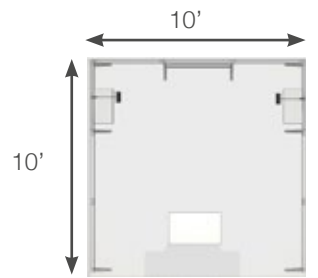

Standard height 93"

* Rental price includes custom-printed graphics