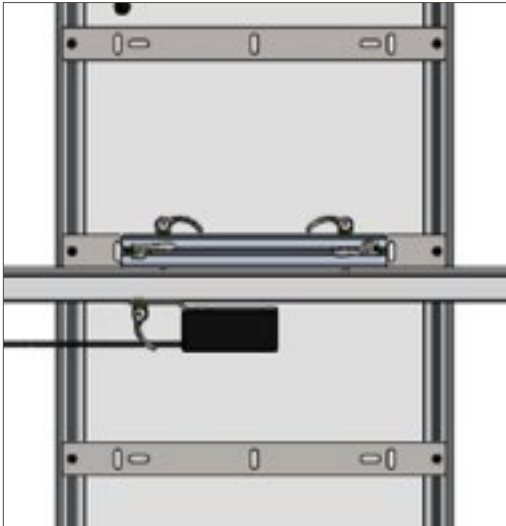

*Only for 38" x 38" and 38" x 76" storage modules

** Rental price includes custom-printed graphics

24 Signage modules

Be seen

- Think outside the frame!
- 2 dimensions: 19" x 19" or 19" x 47"
- 3 pre-defined positions: low, middle, high
- Lightbox or non-lightbox
- Ships pre-assembled in the top case