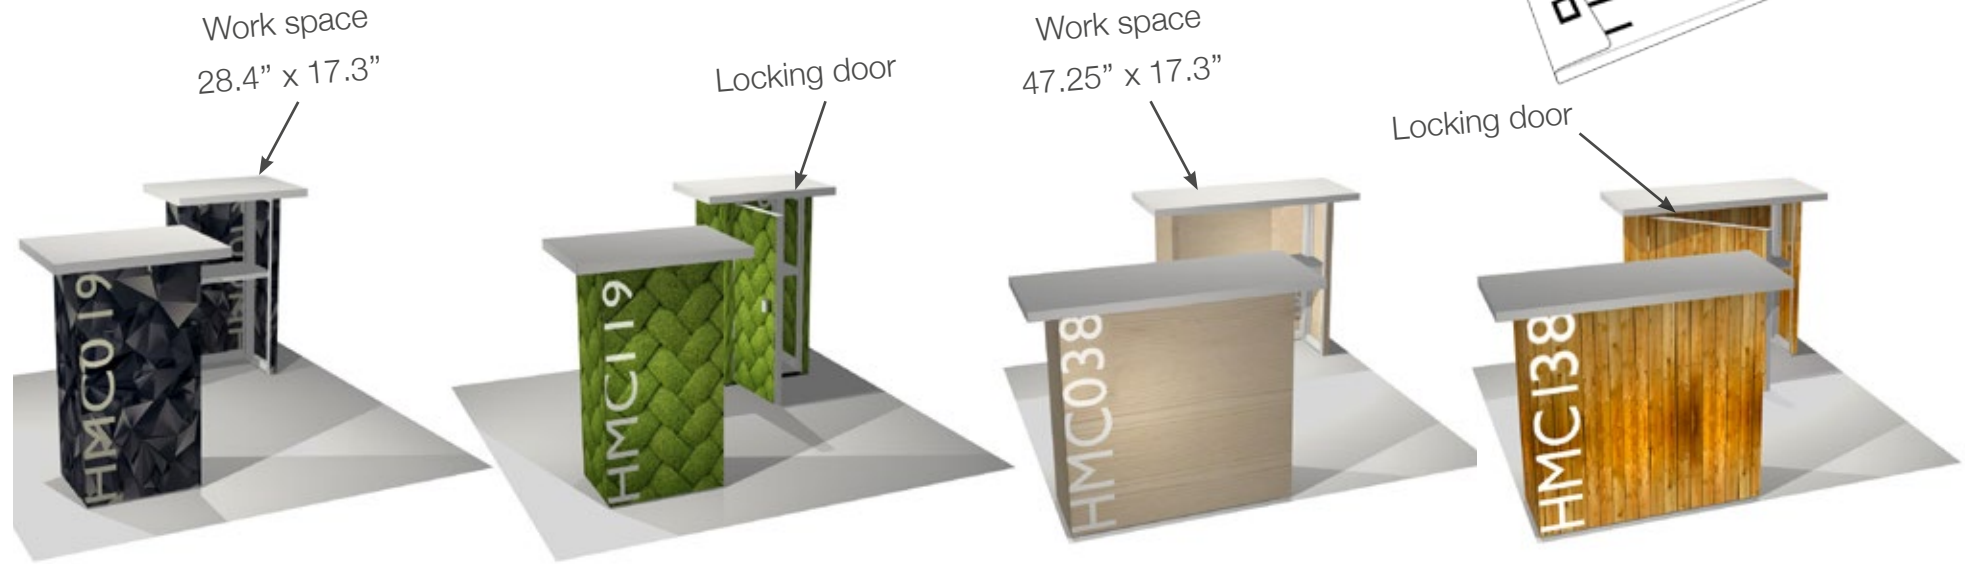

27

Counter modules

Greet

Total height: 39.4"

New! GRAPHICS MODULES

HMC019
Small counter module (19" x 38" x 12")
+ dye-sub graphics

Purchase $ **1,006**
Rental* $ **425**

Dye-sub graphics only $ **175**

HMC019-USB
Option with USB hub

Purchase $ **1,146**
Rental* $ **467**

HMC119
Small counter module with door (19" x 38" x 12")
+ dye-sub graphics

Purchase $ **1,392**
Rental* $ **599**

Dye-sub graphics only $ **259**

HMC119-USB
Option with USB hub

Purchase $ **1,532**
Rental* $ **640**

HMC038
Medium counter module (38" x 38" x 12")
+ dye-sub graphics

Purchase $ **1,305**
Rental* $ **566**

Dye-sub graphics only $ **250**

HMC038-USB
Option with USB hub

Purchase $ **1,445**
Rental* $ **609**

HMC138
Medium counter module (38" x 38" x 12")
+ dye-sub graphics

Purchase $ **1,791**
Rental* $ **824**

Dye-sub graphics only $ **409**

HMC138-USB
Option with USB hub

Purchase $ **1,931**
Rental* $ **866**

* Rental price includes custom-printed graphics