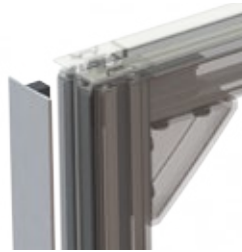

43 Pre-fit your modules!

ACP022

Stabilizing foot

Purchase: \$ **45**

ALP005-04

Aluminum profile cover (height 93")

Purchase: \$ **40**

HAR001