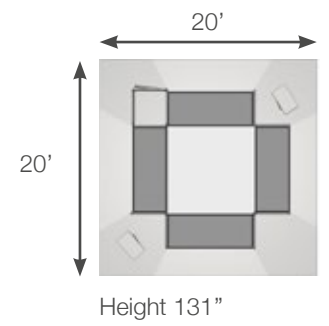

* Rental price includes custom-printed graphics