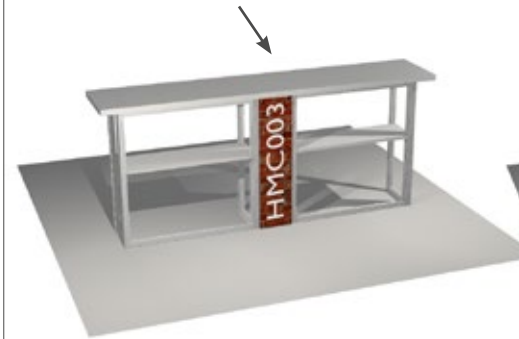

HMC138-USB
Option with USB hub 

Purchase \$ **1,931**
Rental* \$ **866**

* Rental price includes custom-printed graphics

28 Lightbox counter modules

Connecting modules

Connect two HMC038 counters to create a 94.5\"/>