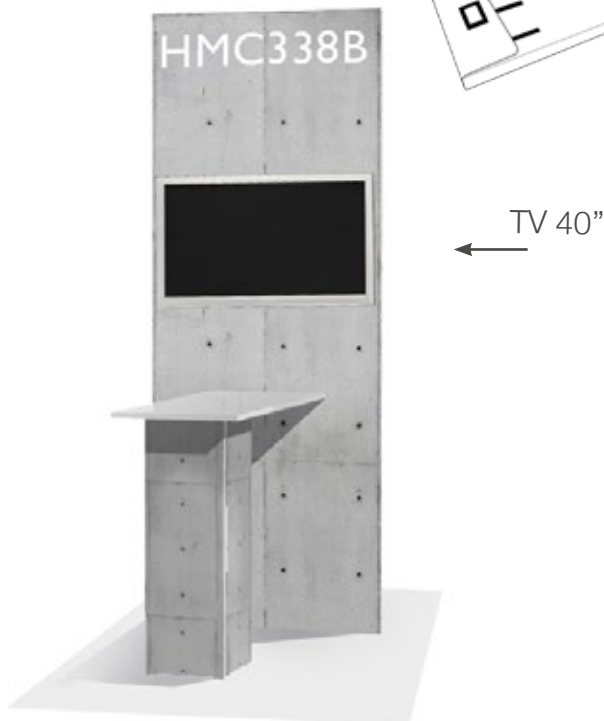

29

Negotiate

Console modules

Console height (incl. countertop): 39.2"

New! GRAPHICS MODULE

HMC238B

Console module + dye-sub graphics

Purchase \$ **1,827**
Rental* \$ **913**