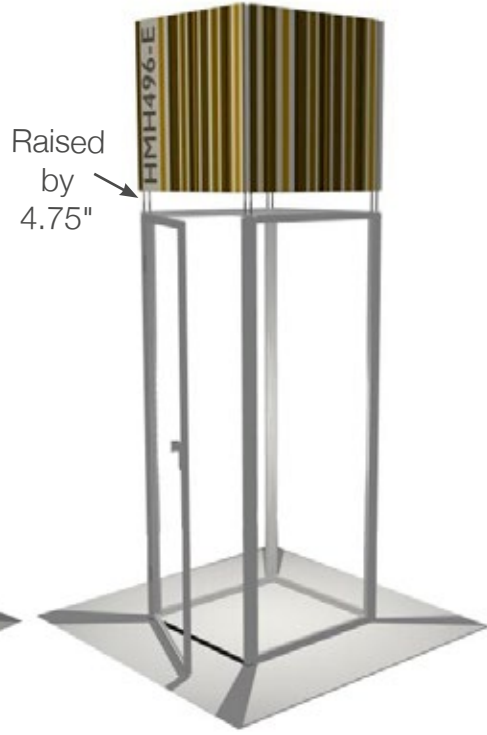

New!

Be seen

MODULES

HMH438
Header module* 38" x 38"
+ dye-sub graphics

Purchase $ **1,704**
Rental** $ **931**

Dye-sub graphics only $ **600**

Total height 131"

HMH438-E
Header module* 38" x 38" with spacers
+ dye-sub graphics

Purchase $ **1,794**
Rental** $ **959**

Dye-sub graphics only $ **600**

Total height 136"

HMH638
Header module* 38" x 76"
+ dye-sub graphics

Purchase $ **2,546**
Rental** $ **1,394**

Dye-sub graphics only $ **900**

Total height 131"

HMH638-E
Header module* 38" x 76" with spacers
+ dye-sub graphics

Purchase $ **2,696**
Rental** $ **1,439**

Dye-sub graphics only $ **900**

Total height 136"

GRAPHICS

Storage modules are required for these options

*Only for 38" x 38" and 38" x 76" storage modules

** Rental price includes custom-printed graphics