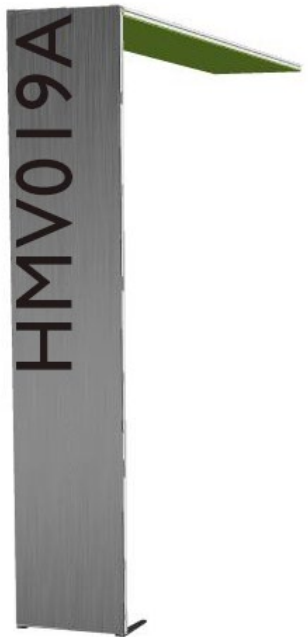

Purchase \$ **1,173**
Rental** \$ **658**

Dye-sub graphic \$ **370**

GRAPHICS MODULES

* Rental price includes custom-printed graphics

21 Arch modules

Design

MODULES

HMV019A
Arch module 19" + dye-sub graphics
+ 2 feet