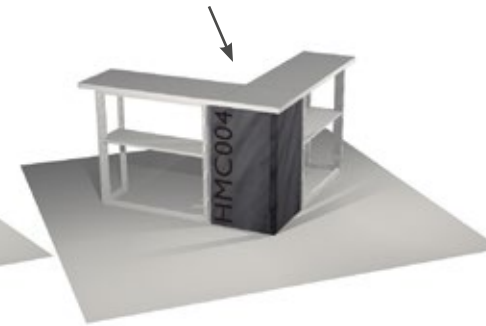

GRAPHICS MODULE

HMC038-L
M Counter module with front lightbox + dye-sub graphics

Purchase $ **2,037**
Rental* $ **787**

Dye-sub graphics only $ **250**

HMC038-L-USB
Option with USB hub

Purchase $ **2,227**
Rental* $ **879**

HMC138-L
M counter module with door and front lightbox + dye-sub graphics

Purchase $ **2,523**
Rental* $ **1,044**

Dye-sub graphics only $ **409**

HMC138-L-USB
Option with USB hub

Purchase $ **2,663**
Rental* $ **1,086**

HMC003
Connecting module to connect 2 counters (straight) + dye-sub graphic

Purchase $ **252**
Rental* $ **125**

Dye-sub graphics only $ **70**

HMC004
Connecting module to connect 2 counters (angle) + dye-sub graphics

Purchase $ **762**
Rental* $ **325**

Dye-sub graphics only $ **175**

New!

* Rental price includes custom-printed graphics

**The HMC004 module is not compatible with the lightbox counters. Power supply bracket not included.