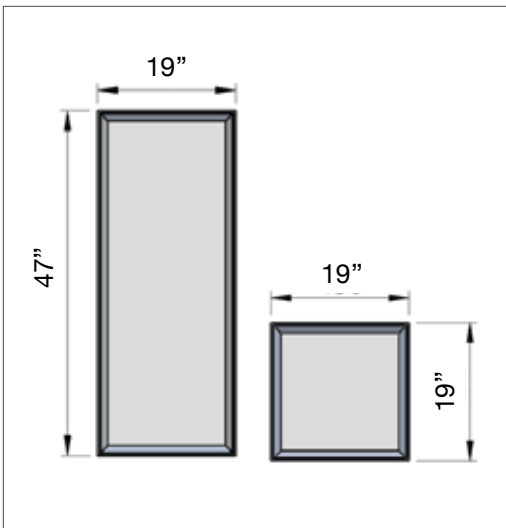

Total height 131"

HMH638-E
Header module* 38" x 76" with spacers
+ dye-sub graphics

Purchase \$ **2,696**
Rental** \$ **1,439**

Dye-sub graphics only \$ **900**

Total height 136"

GRAPHICS

Storage modules are required for these options

*Only for 38" x 38" and 38" x 76" storage modules

** Rental price includes custom-printed graphics

24 Signage modules

Be seen

- Think outside the frame!
- 2 dimensions: 19" x 19" or 19" x 47"
- 3 pre-defined positions: low, middle, high
- Lightbox or non-lightbox
- Ships pre-assembled in the top case