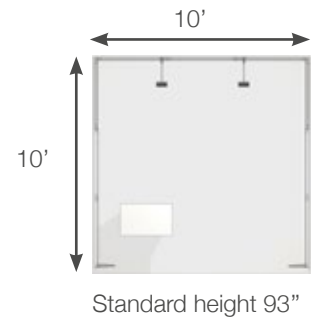

* Rental price includes custom-printed graphics