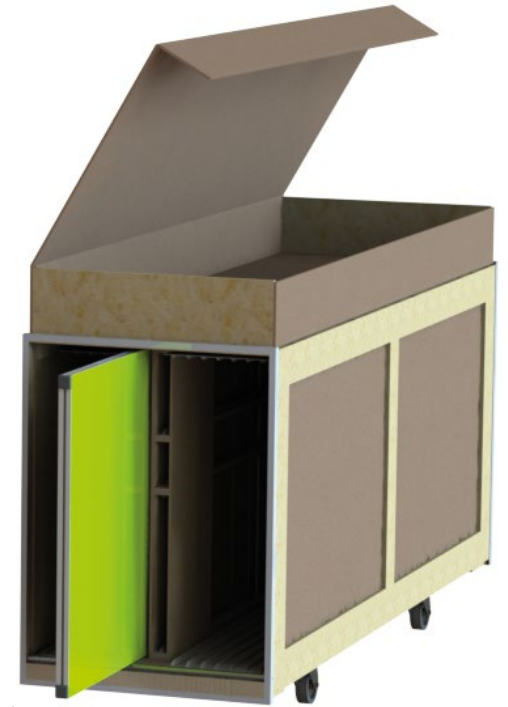

Concept

3 modules sizes:
9.5", 19" and 38"

Every panel is delivered with pre-installed graphics, just connect them!

All module types can be connected to one another

Result: no visible aluminum profile !

- Dye-sublimated fabric graphics
- Features a silicone edge attachment system, in which silicone is sewn into the edge of the graphic and is then inserted into the groove of the Panoramic profile.
- Extremely precise graphic dimensions ensure perfect graphic tension upon installation
- The right fabric for each use: opaque Panopac fabric for maximum visual impact and optimal color rendering, light-diffusing fabric for lightboxes and backlit frames
- Easy to transport and ship