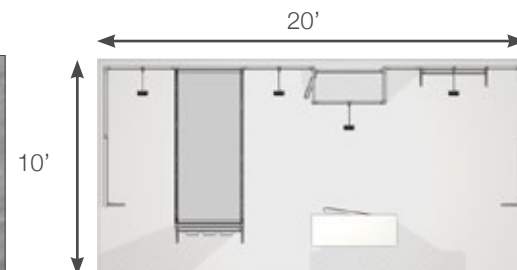

Standard height 93"

* Rental price includes custom-printed graphics