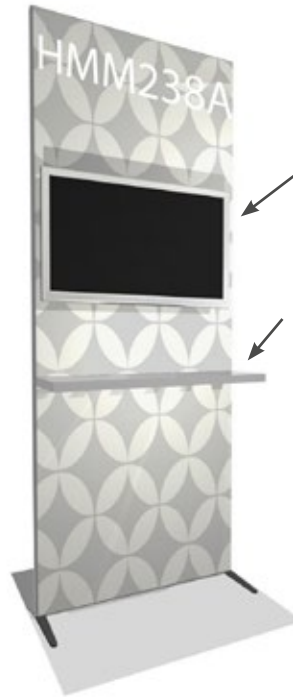

Standard height of shelves
from floor:

26" - 39.2" - 46.5" - 53.8" - 67"

New protective shelf covers included

Attaches easily thanks to the universal
attachment piece

GRAPHICS MODULES

* Rental price includes custom-printed graphics

New!

Spread your message

18 Multimedia modules

40" TV

Height:
39.2"

Brochure holder

MODULES
GRAPHICS

HMM138A