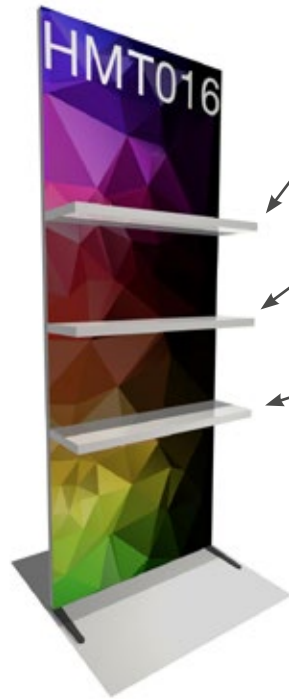

New!

Height:
39.2"

HMT015
1-shelf module L
+ dye-sub graphic + 2 feet

Purchase \$ **1,096**
Rental* \$ **588**

Dye-sub graphic only \$ **370**

Height:
67"

Height:
46.5"

Height:
26"