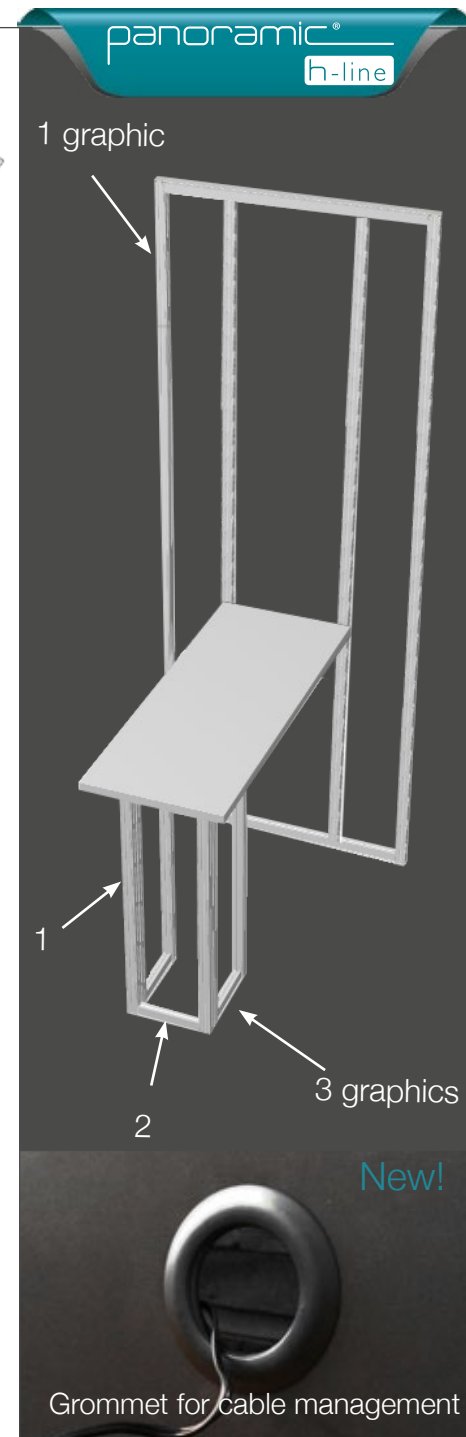

29

Negotiate

Console modules

Console height (incl. countertop): 39.2"

New! GRAPHICS MODULE

HMC238B

Console module + dye-sub graphics

Purchase \$ **1,827**
Rental* \$ **913**