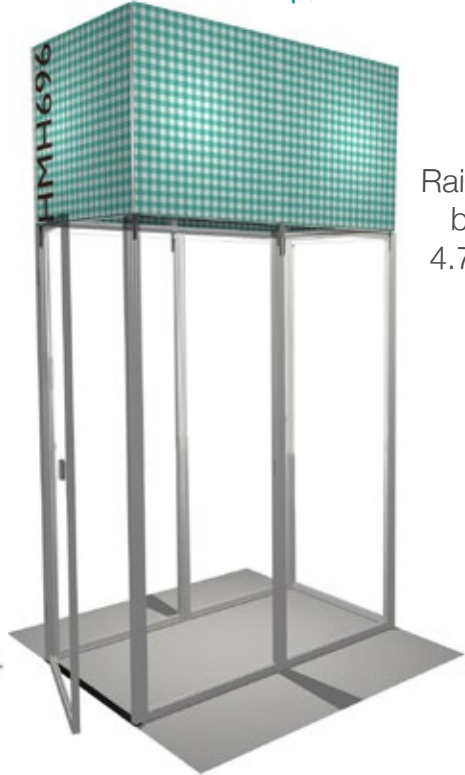

New!

Be seen

MODULES

HMH438
Header module* 38" x 38"
+ dye-sub graphics

Purchase $ **1,704**
Rental** $ **931**

Dye-sub graphics only $ **600**

Total height 131"

HMH438-E
Header module* 38" x 38" with spacers
+ dye-sub graphics

Purchase $ **1,794**
Rental** $ **959**

Dye-sub graphics only $ **600**

Total height 136"

HMH638
Header module* 38" x 76"
+ dye-sub graphics

Purchase $ **2,546**
Rental** $ **1,394**

Dye-sub graphics only $ **900**

Total height 131"

HMH638-E
Header module* 38" x 76" with spacers
+ dye-sub graphics

Purchase $ **2,696**
Rental** $ **1,439**

Dye-sub graphics only $ **900**

Total height 136"

GRAPHICS

Storage modules are required for these options

*Only for 38" x 38" and 38" x 76" storage modules

** Rental price includes custom-printed graphics