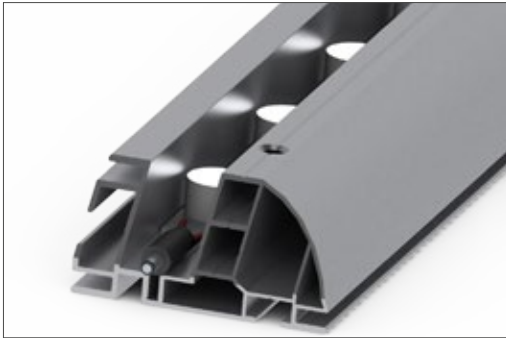

14 Standard lightbox module

Communicate

- Stand out!
- Perfect uniformity, without any light leakage
- Connects to all Panoramic H-Line panels
- 2 outlets on each module: no more worrying about configurations!
- Ships in the H-Line crate with the graphic pre-installed