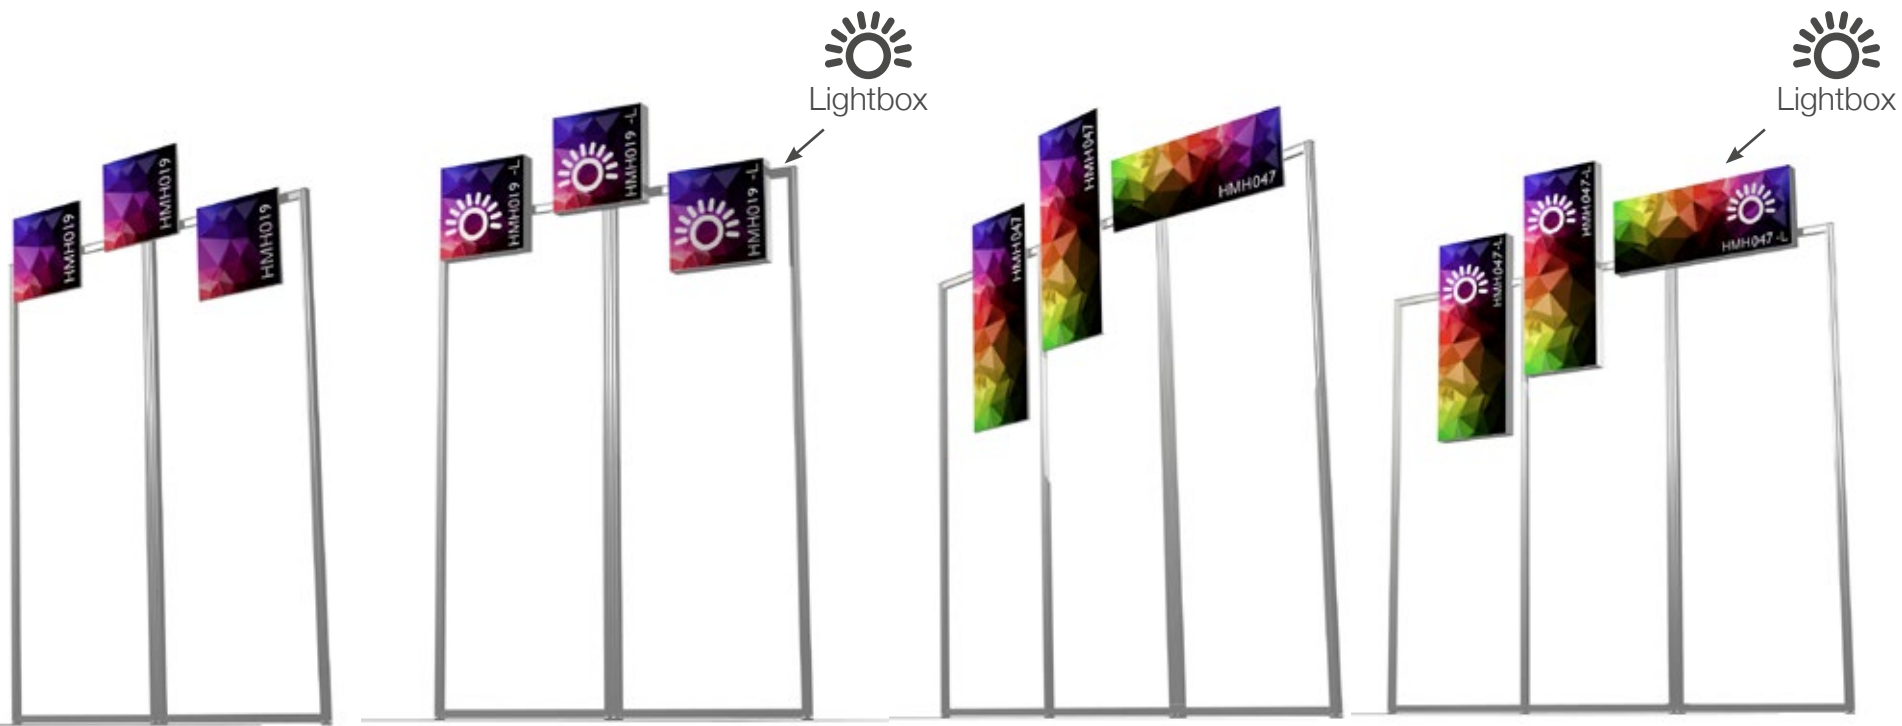

25 Signage modules

Be seen

MODULES
GRAPHICS

HMH019	
Signage module S + dye-sub graphic	
Purchase	$ 295
Rental*	$ 138

Dye-sub graphic only	$ 70

Graphic dimensions	
19" x 19"	

HMH019-L	
Lightbox signage module S + dye-sub graphic	
Purchase	$ 720
Rental*	$ 265

Dye-sub graphic only	$ 70

Graphic dimensions	
19" x 19"	

HMH047	
Signage module M + dye-sub graphic	
Purchase	$ 360
Rental*	$ 175

Dye-sub graphic only	$ 95

Graphic dimensions	
19" x 47"	

HMH047-L	
Lightbox signage module M + dye-sub graphic	
Purchase	$ 945
Rental*	$ 350

Dye-sub graphic only	$ 95

Graphic dimensions	
19" x 47"	

* Rental price includes custom-printed graphics