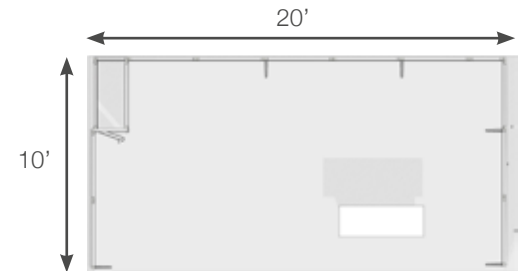

Standard height 93"

* Rental price includes custom-printed graphics