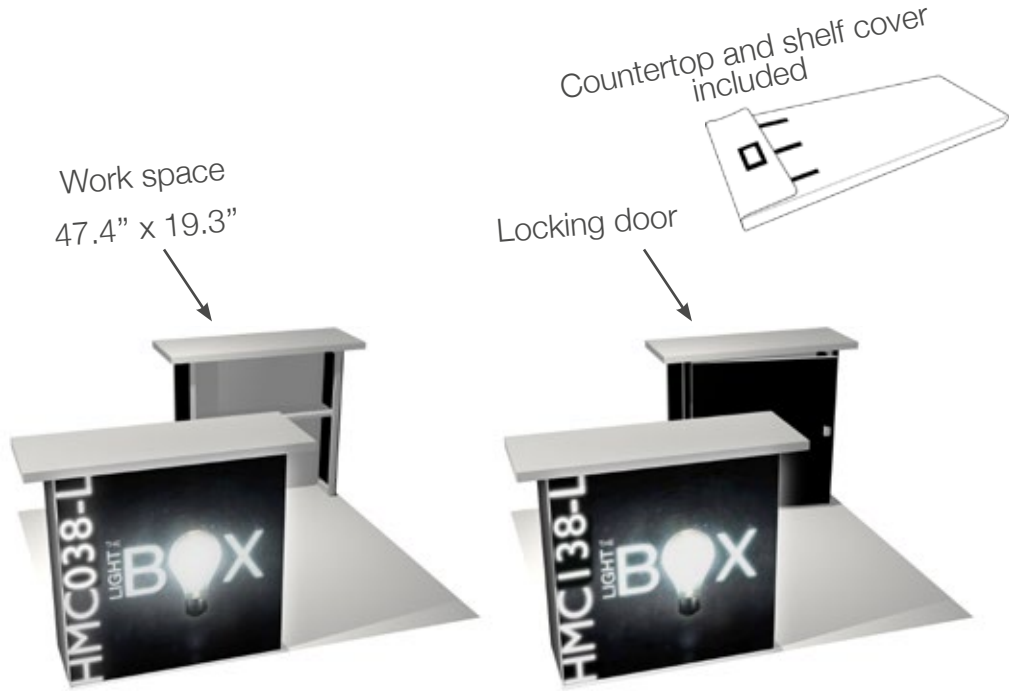

28 Lightbox counter modules

Connecting modules

Connect two HMC038 counters to create a 94.5\"/>