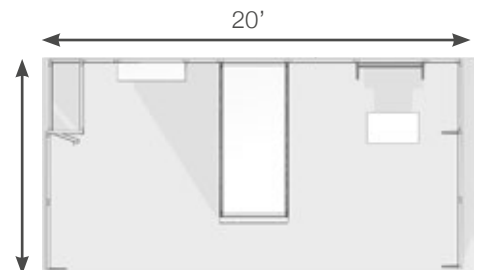

Standard height 93"

* Rental price includes custom-printed graphics