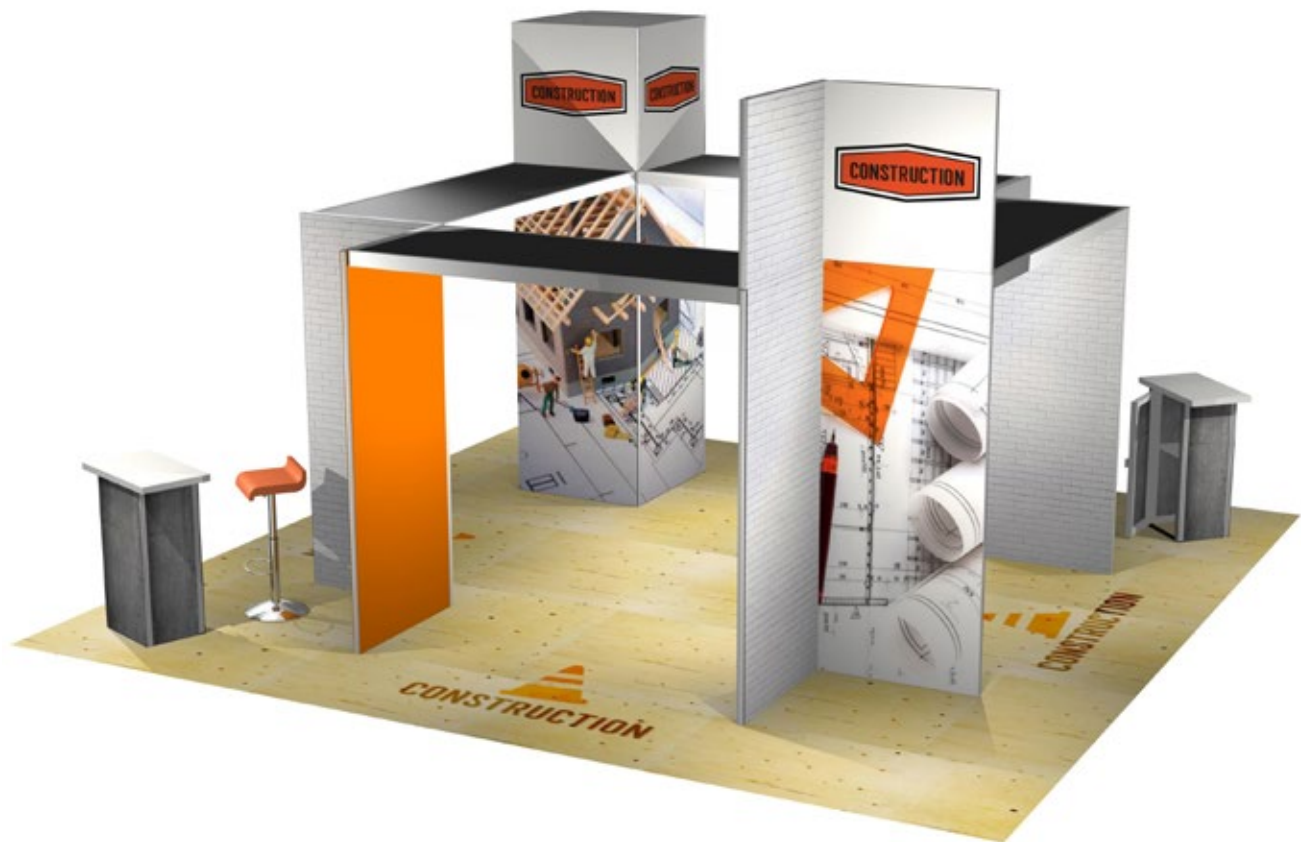

40 Configurations

10' x 20' Standard Configurations

h20-10

Structure + counters
+ graphics + packaging

Purchase $ **27,925**
Rental* $ **14,831**

*furniture, TV and printed carpet not included

Option (unit price)
Purchase
printed carpet
PANOFLOOR $ **6,000**