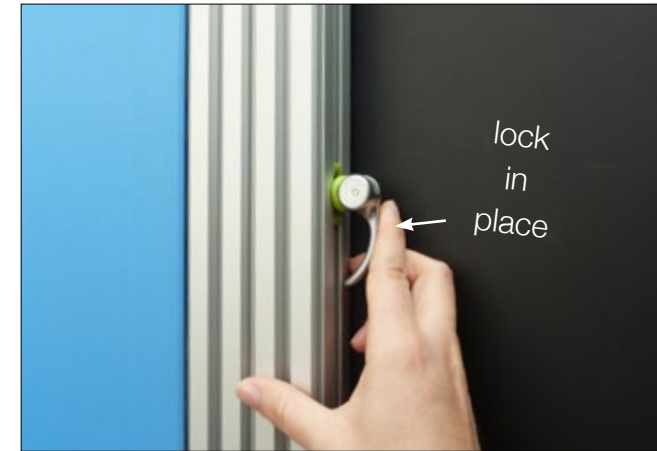

All module types can be connected to one another

Result: no visible aluminum profile !