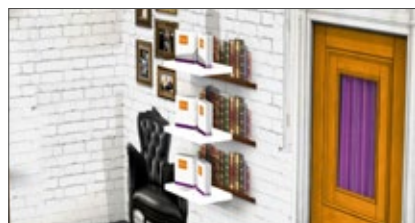

HMT013 shelf module