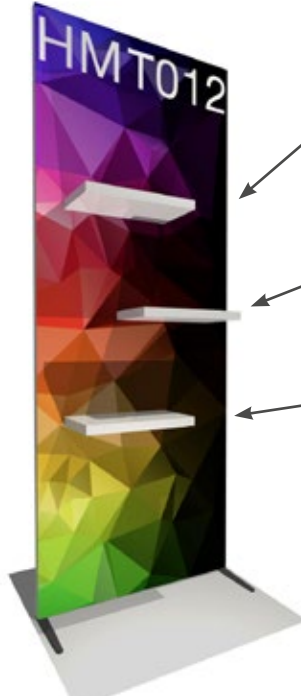

14 Standard lightbox module

Communicate

- Stand out!
- Perfect uniformity, without any light leakage
- Connects to all Panoramic H-Line panels
- 2 outlets on each module: no more worrying about configurations!
- Ships in the H-Line crate with the graphic pre-installed

Lightbox

MODULE
GRAPHICS

HMS038-L	
Standard Lightbox module 38" + dye-sub graphic	
Purchase	\$ 2,204
Rental*	\$ 921

Dye-sub graphic only	\$ 370

Also available double-sided
but with only one backlit
side.

* Rental price includes custom-printed graphics

Lightbox ships with standard connectors.
To connect two lightboxes, lightbox connectors must be ordered.
Power supply bracket not included.

16 Shelving modules

Display

MODULES

GRAPHICS

HMT011
3-shelf module M
+ dye-sub graphic + 2 feet