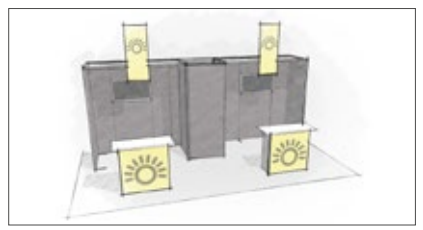

37 Configurations

10' x 20' Standard Configurations

Lightbox counters

h20-25

Structure + counters
+ graphics + packaging

Purchase $ **19,978**

Rental* $ **10,211**

*furniture and printed carpet not included

Option (unit price)	Purchase
printed carpet	
PANOFLOOR	$ 3,000

10'

Standard height 93"

* Rental price includes custom-printed graphics